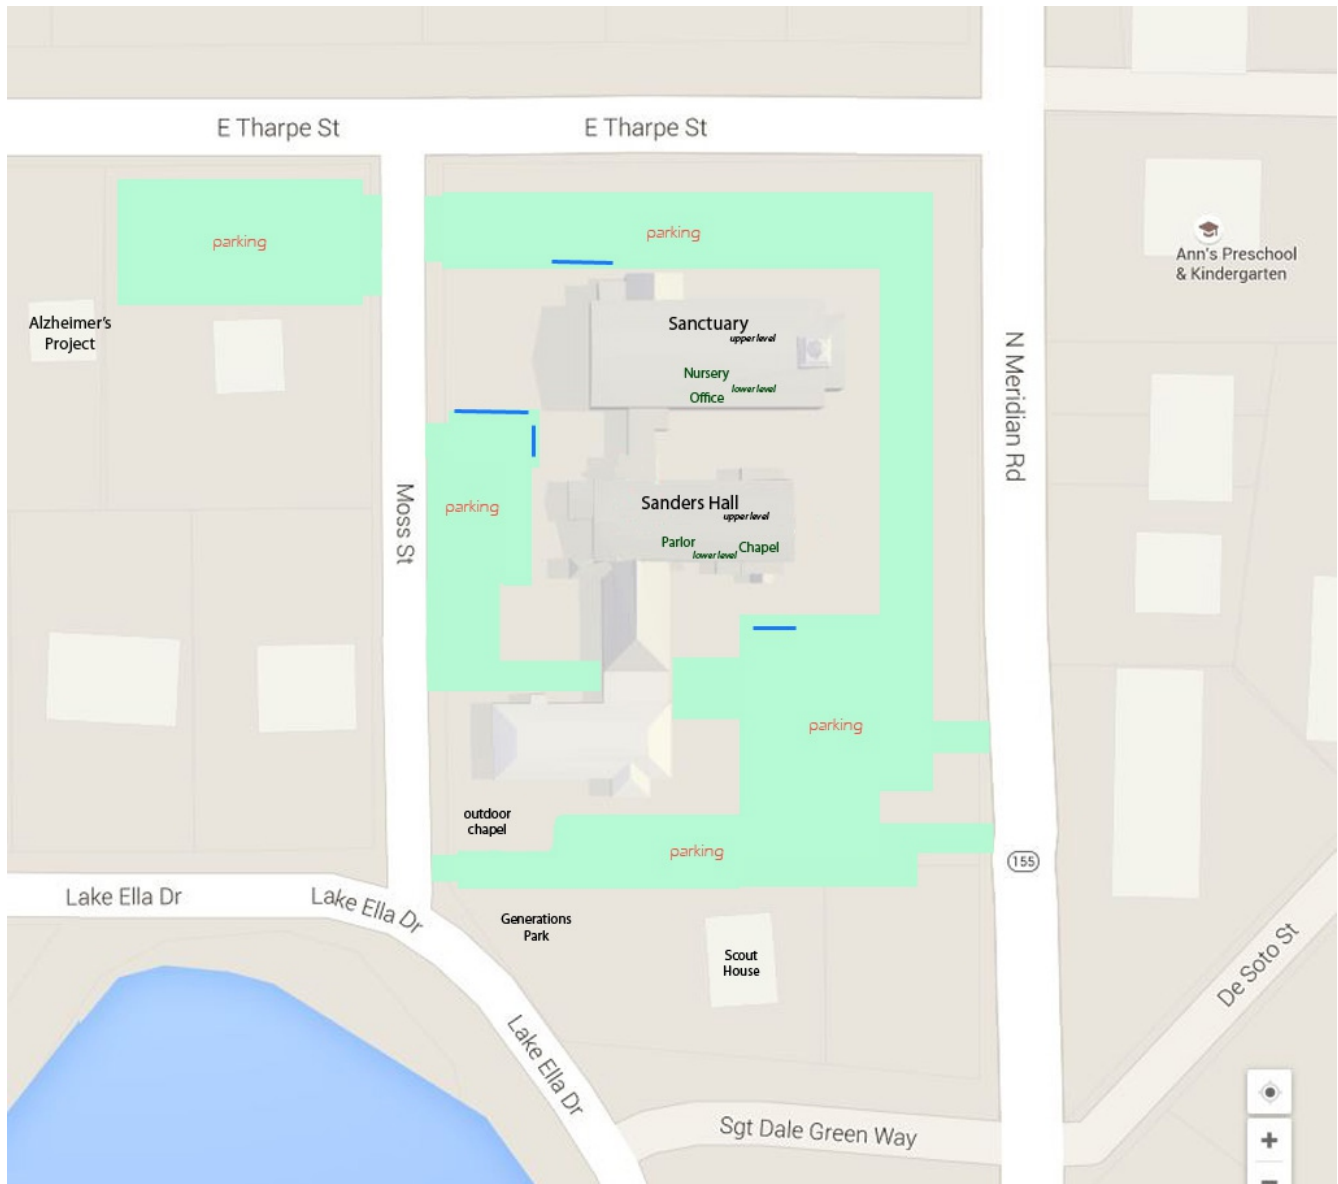

SAINT PAUL'S UNITED METHODIST CHURCH

1700 North Meridian Road
(Corner of Tharpe and Meridian)
Tallahassee, FL 32303

850-385-5146

June 2015