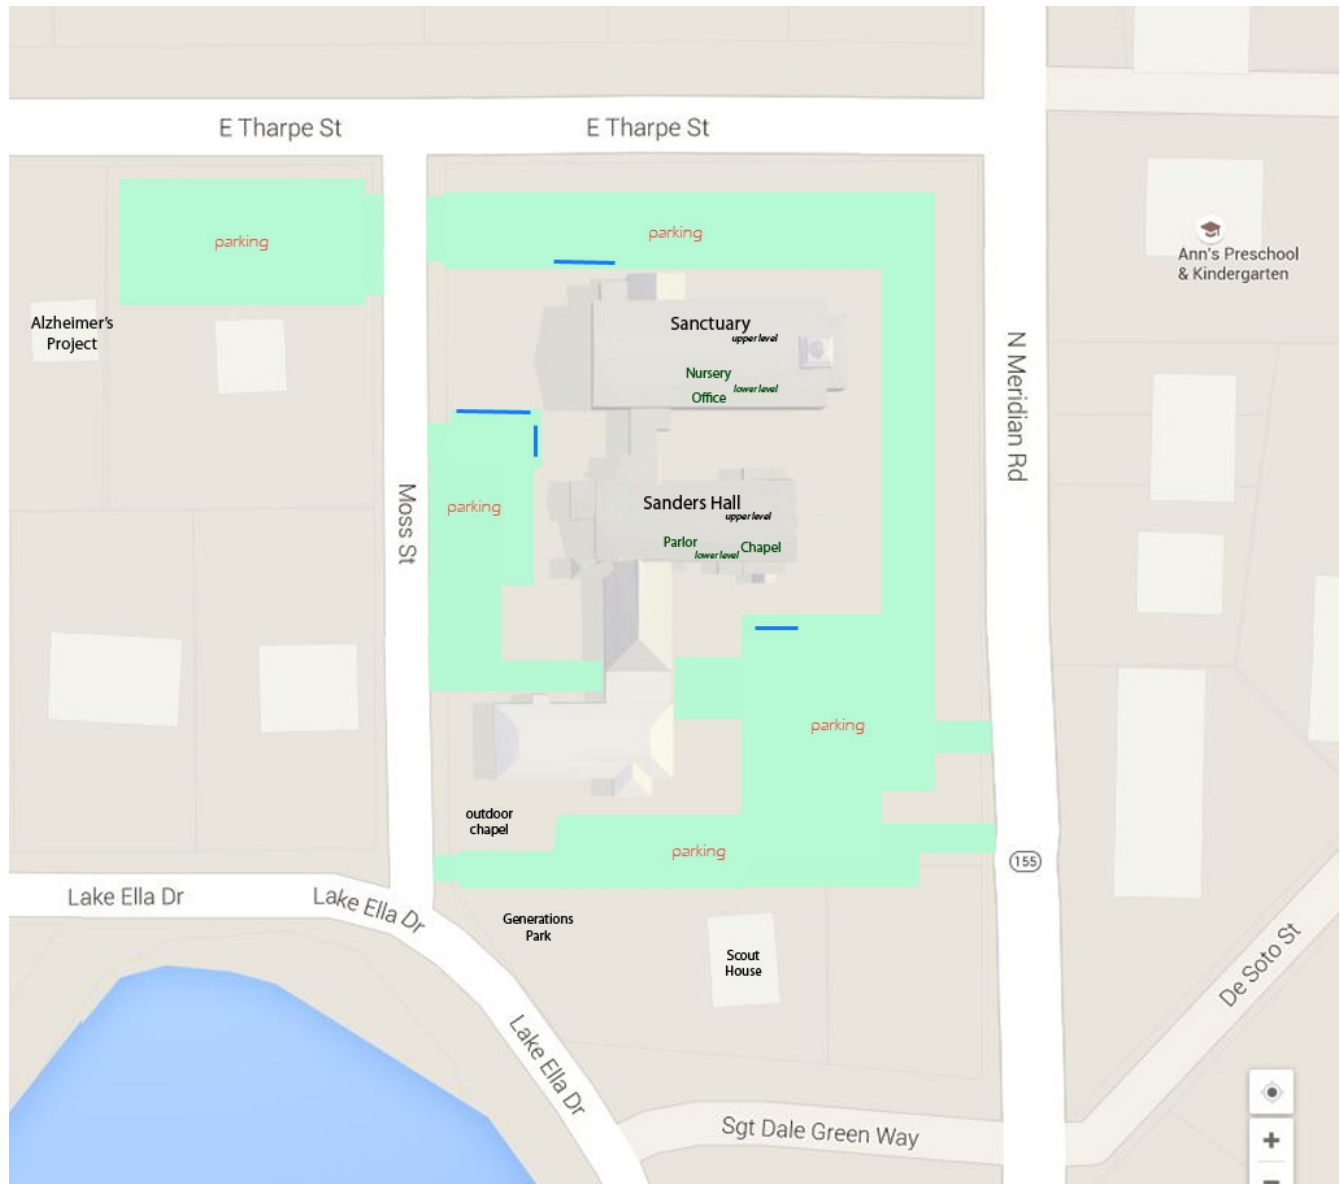

SAINT PAUL'S UNITED METHODIST CHURCH

1700 North Meridian Road
(Corner of Tharpe and Meridian)
Tallahassee, FL 32303

850-385-5146

June 2015